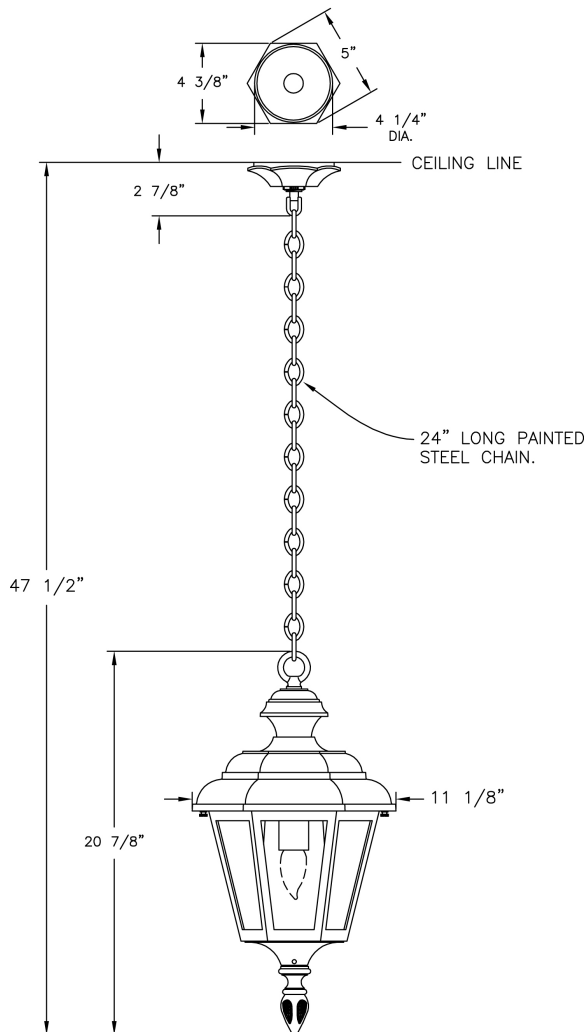

# Medium Value Line Ceiling Lantern (B9936) Specification Sheet

Project Name:	Location:	MFG: Philips Lighting
Fixture Type:	Catalog No.:	Qty:

## Ordering Guide

Example: B9936 ABS A D

Product Code	B9936	Medium Value Line Ceiling Lantern
<b>Finish</b>	ABS ACP ARD ASI BLK BRN BRZ FGN GRA IRN RBZ SRT VBZ VCP VGN VTC WBZ WHT	Antique Brass Antique Copper Antique Red Antique Silver Black Brown Bronze Forest Green Granite Ironstone Rustic Bronze Shadow Rust Verde Bronze Verde Copper Verde Vintage Copper Weathered Bronze White
<b>Panel/Globe</b>	A C E B D P M Q H L J G F K	Clear Acrylic (standard) Clear Seeded Acrylic Clear Textured Acrylic Opal Acrylic Bronze Tone Acrylic Clear Polycarbonate Opal Polycarbonate Prismatic Polycarbonate Opalescent Honey Glass White Iridescent Clear Beveled Glass Clear Glass Frosted Glass Clear Seeded Glass
<b>Lamping</b>	D C3	Medium Base B1-3 light cluster

### CONSTRUCTION:

Knob below cage made of cast aluminum. Cast aluminum cap. Cast aluminum hex roof secured with thumbscrews. Cast aluminum hex cage with open bottom. Cast aluminum ceiling canopy. 24" long painted steel chain attached to cast aluminum loop. Painted loop & screw collar.

**Height:**

47 1/2"

**Width:**

11 1/8"

**Max. Weight:**

10 lb.